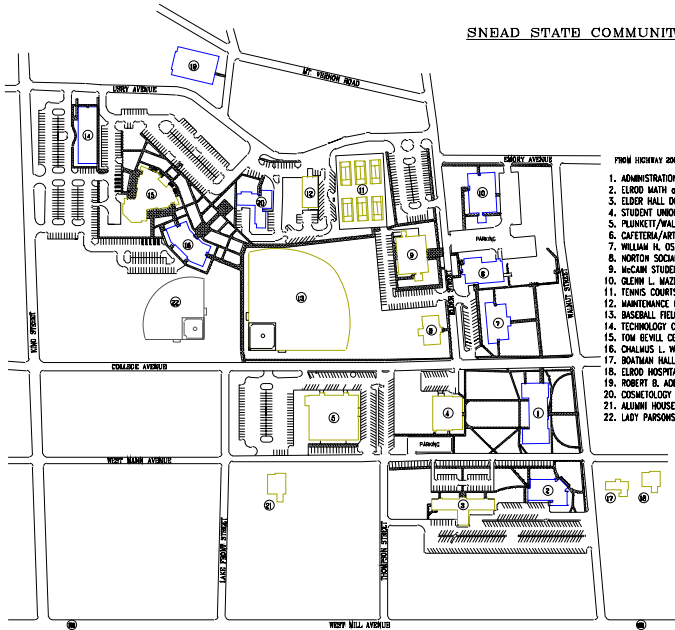

SNEAD STATE COMMUNITY COLLEGE

FROM HIGHWAY 206

1. ADMINISTRATION (Closed for Renovation)
2. ELROD MATH and SCIENCE BUILDING
3. ELDER HALL DORMITORY
4. STUDENT UNION BUILDING
5. PLUNKETT/WALLACE GYMNASIUM
6. CAFETERIA/ART
7. WILLIAM H. OSBORN ENGLISH BUILDING
8. NORTON SOCIAL SCIENCES BUILDING
9. McCAM STUDENT SUCCESS CENTER
10. GLENN L. MAZE MUSIC BUILDING
11. TENNIS COURTS
12. MAINTENANCE BUILDING
13. BASEBALL FIELD
14. TECHNOLOGY CENTER
15. TOM BEVILL CENTER (Workforce Development)/ Library Services
16. CHALMUS L. WEATHERS BUSINESS BUILDING
17. BOATMAN HALL
18. ELROD HOSPITALITY CENTER
19. ROBERT B. ADERHOLT HEALTH SCIENCES BUILDING
20. COSMETOLOGY BUILDING
21. ALUMNI HOUSE
22. LADY PARSONS SOFTBALL FIELD

FROM HIGHWAY 431